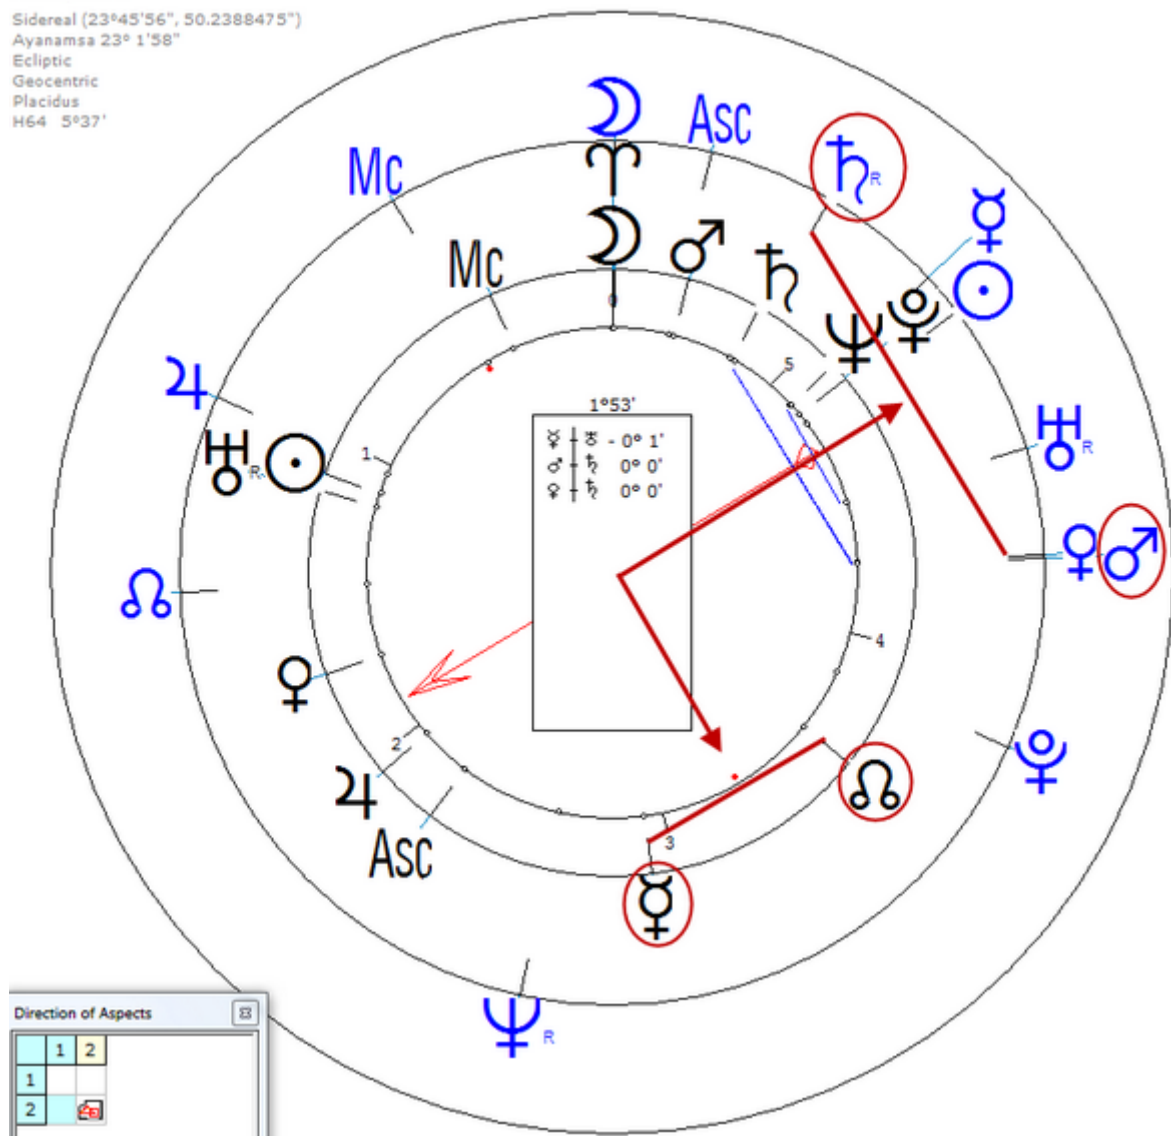

Jouret, Luc

18 October 1947 at 10:04 (= 10:04 AM)Kikwit, Congo (former Zaire),
5s02, 18e49

Belgian-Canadian cultist, born in Zaire, the charismatic leader of the Solar
Temple Order.

<https://www.astro.com/astro-databank/Jouret,_Luc>

Death by Suicide 4 October 1994 in Salvan, Switzerland

Lunar Return (Harmonic 64)

Lunar $\text{♂}/\text{♃} = \text{♀}_n/\text{♁}_n$

Jouret, Luc
18 October 1947 Sat 10:04 (GMT+1) 5s02 18e49
Kikwit, Zaire
Sidereal (23°45'56", 50.2388475")
Ayanamsa 23° 1'38"
Ecliptic
Geocentric
Placidus
H64 5°37'